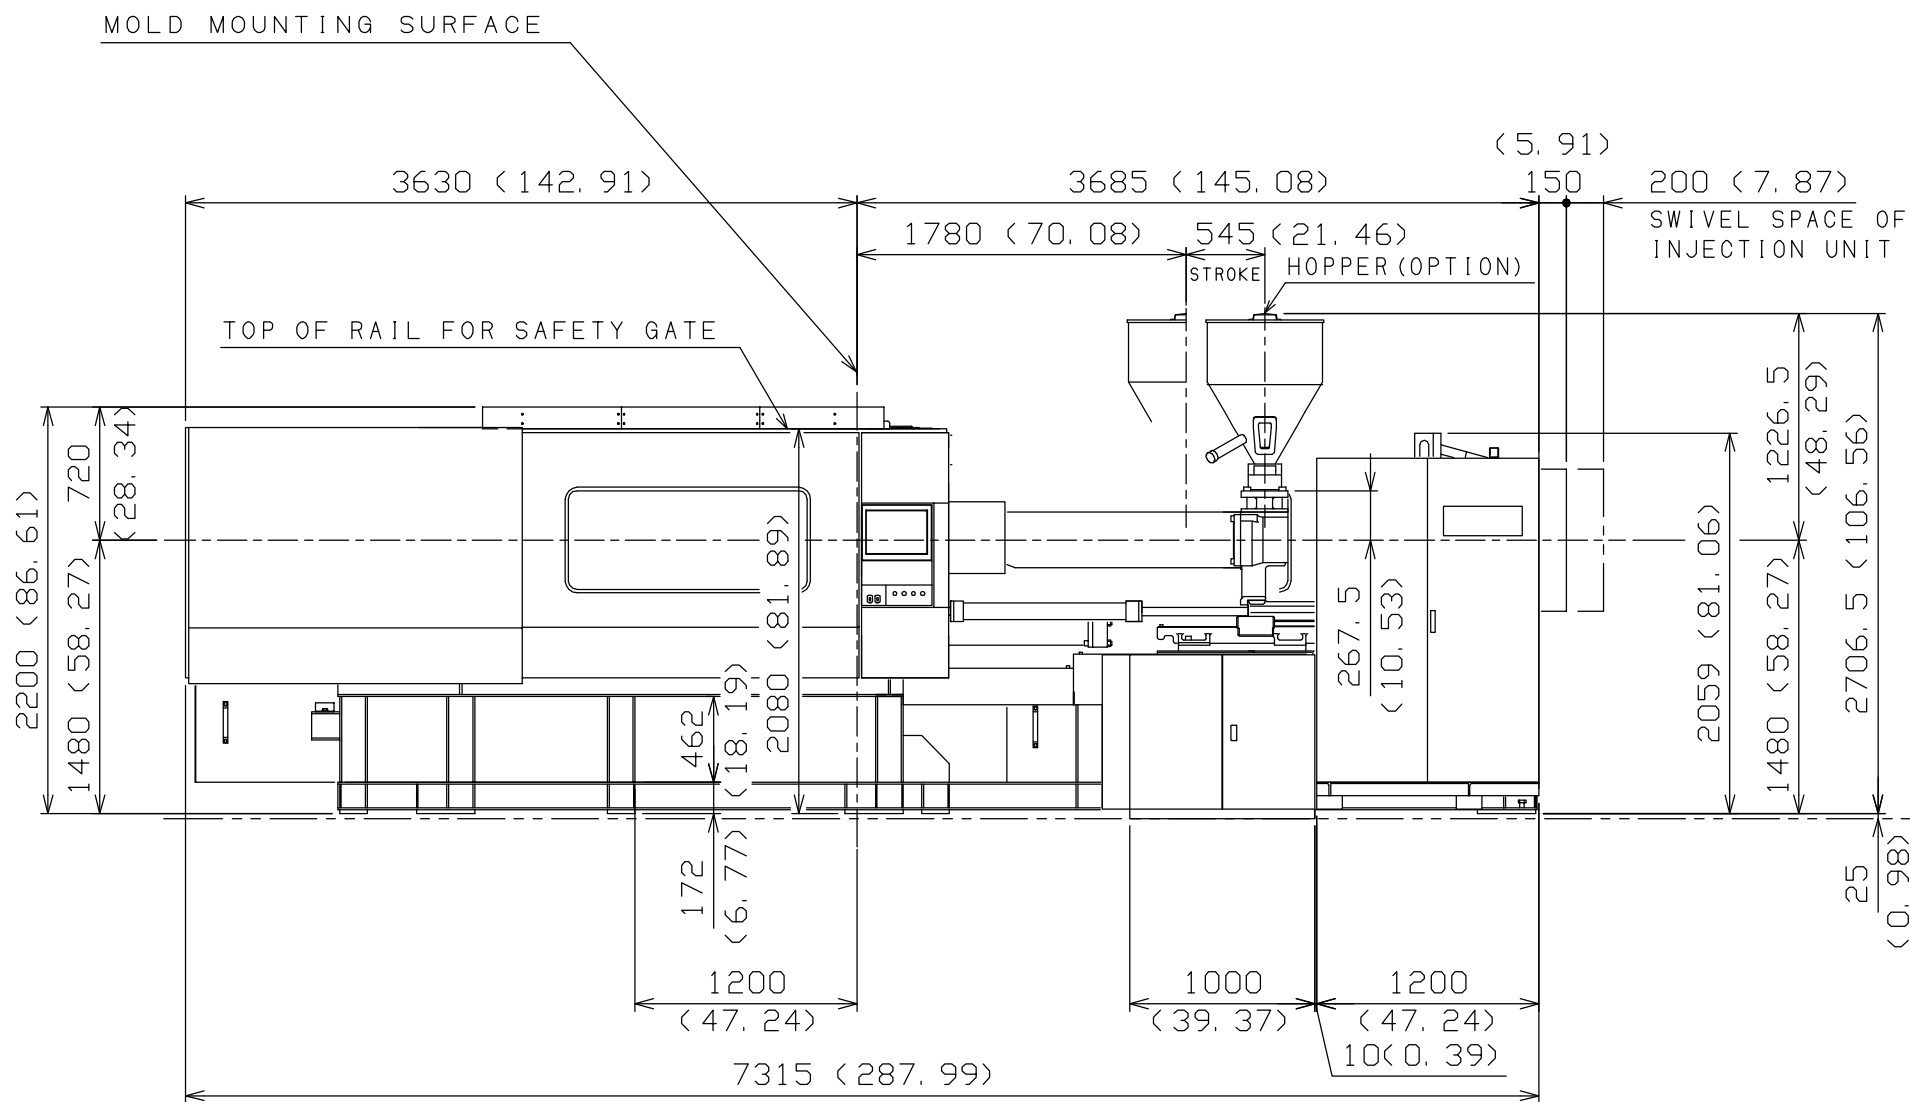

NOTE

ALL DIMENSIONS IN MILLIMETERS (INCHES)

<FILE: S\_3S9730.DWG>

<b>GENERAL VIEW</b>	
ISGS500W-27AT, B	
TOSHIBA MACHINE CO., LTD.	S-3S973